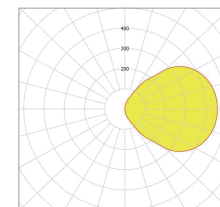

Photometric distribution

LS-LED1415C Non-cutoff