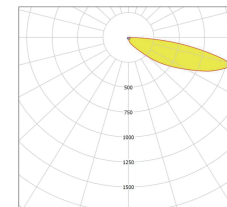

LS-LED1415D Full-cutoff

Benefits -

- Right lighting offering high performance photometry, comfort and safety

Key Features -

- Elegantly designed with visual-comfortable illumination performance
- Impact proof IK10 rated PC lens with symmetrical distribution
- Optional -20°C emergency battery backup driver
- Robust design for maintained performance over time
- High performance lighting with optimised light distributions designed for general open areas