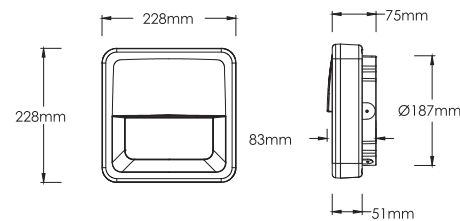

Code	Nominal Size	Power Consumption	Lumen Output	Nett Weight
LS-LED1415C	228mmx228mmx75mm	30W	2400/2000/1500lm	2.1kg
LS-LED1415D	228mmx228mmx75mm	20W	1000/800/600lm	2.1kg

Dimensions and mounting

LS-LED1415C