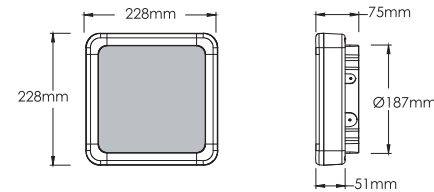

Code	Nominal Size	Power Consumption	Lumen Output	Nett Weight
LS-LED1415C	228mmx228mmx75mm	30W	2400/2000/1500lm	2.1kg
LS-LED1415D	228mmx228mmx75mm	20W	1000/800/600lm	2.1kg

Dimensions and mounting

LS-LED1415C