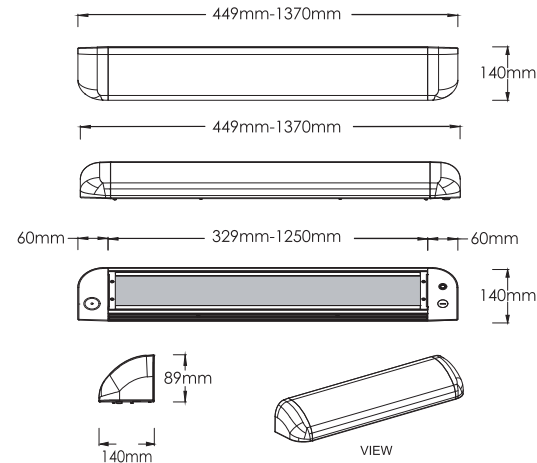

Outdoor rated surface mount 4" Octagonal J-box with decorative conduit feed canopy cover

Product information

Durable with rated life span L70>100,000 hours / No UV or IR emissions / Instant Illumination & flicker free / CE, UKCA & RoHS international standards / Environmentally friendly & part recyclable: no mercury or other hazardous materials used / Heavy duty die-cast aluminium housing & UV-stabilised polycarbonate / Complies with EN60598

Code	Nominal Size	Power Consumption	Lumen Output	Nett Weight
LS-LED1304	449mmx140mmx89mm	30W	3,000/2,400/18,00lm	2.9kg
LS-LED1305	760mmx140mmx89mm	50W	5,000/4,000/3,000lm	4.1kg
LS-LED1306	1065mmx140mmx89mm	80W	8,000/6,400/4,800lm	5.5kg
LS-LED1307	1370mmx140mmx89mm	100W	10,000/8,000/6,000lm	6.8kg

Dimensions and mounting

Technical Specification

Distribution : Full-cutoff
 Luminous Efficacy: 100lm/W up
 Input Voltage: 100-277VAC
 Color Rendering Index: ≥80Ra
 LED Type: LM80 3030LEDs
 Operating Temperature: -20°C to 50°C
 Power Factor: ≥0.95
 Mounting Height: 2-4m
 Color Temperature: Neutral White 4000K
 (Others available on request)