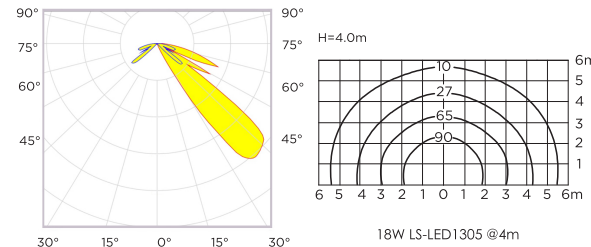

Photometric distribution

Benefits -

- Right lighting offering high performance photometry, comfort and safety

Key Features -

- Elegantly designed with visual-comfortable illumination performance
- Impact proof IK10 rated PC lens with symmetrical distribution
- Optional -20°C emergency battery backup driver
- Robust design for maintained performance over time
- High performance lighting with optimised light distributions designed for general open areas